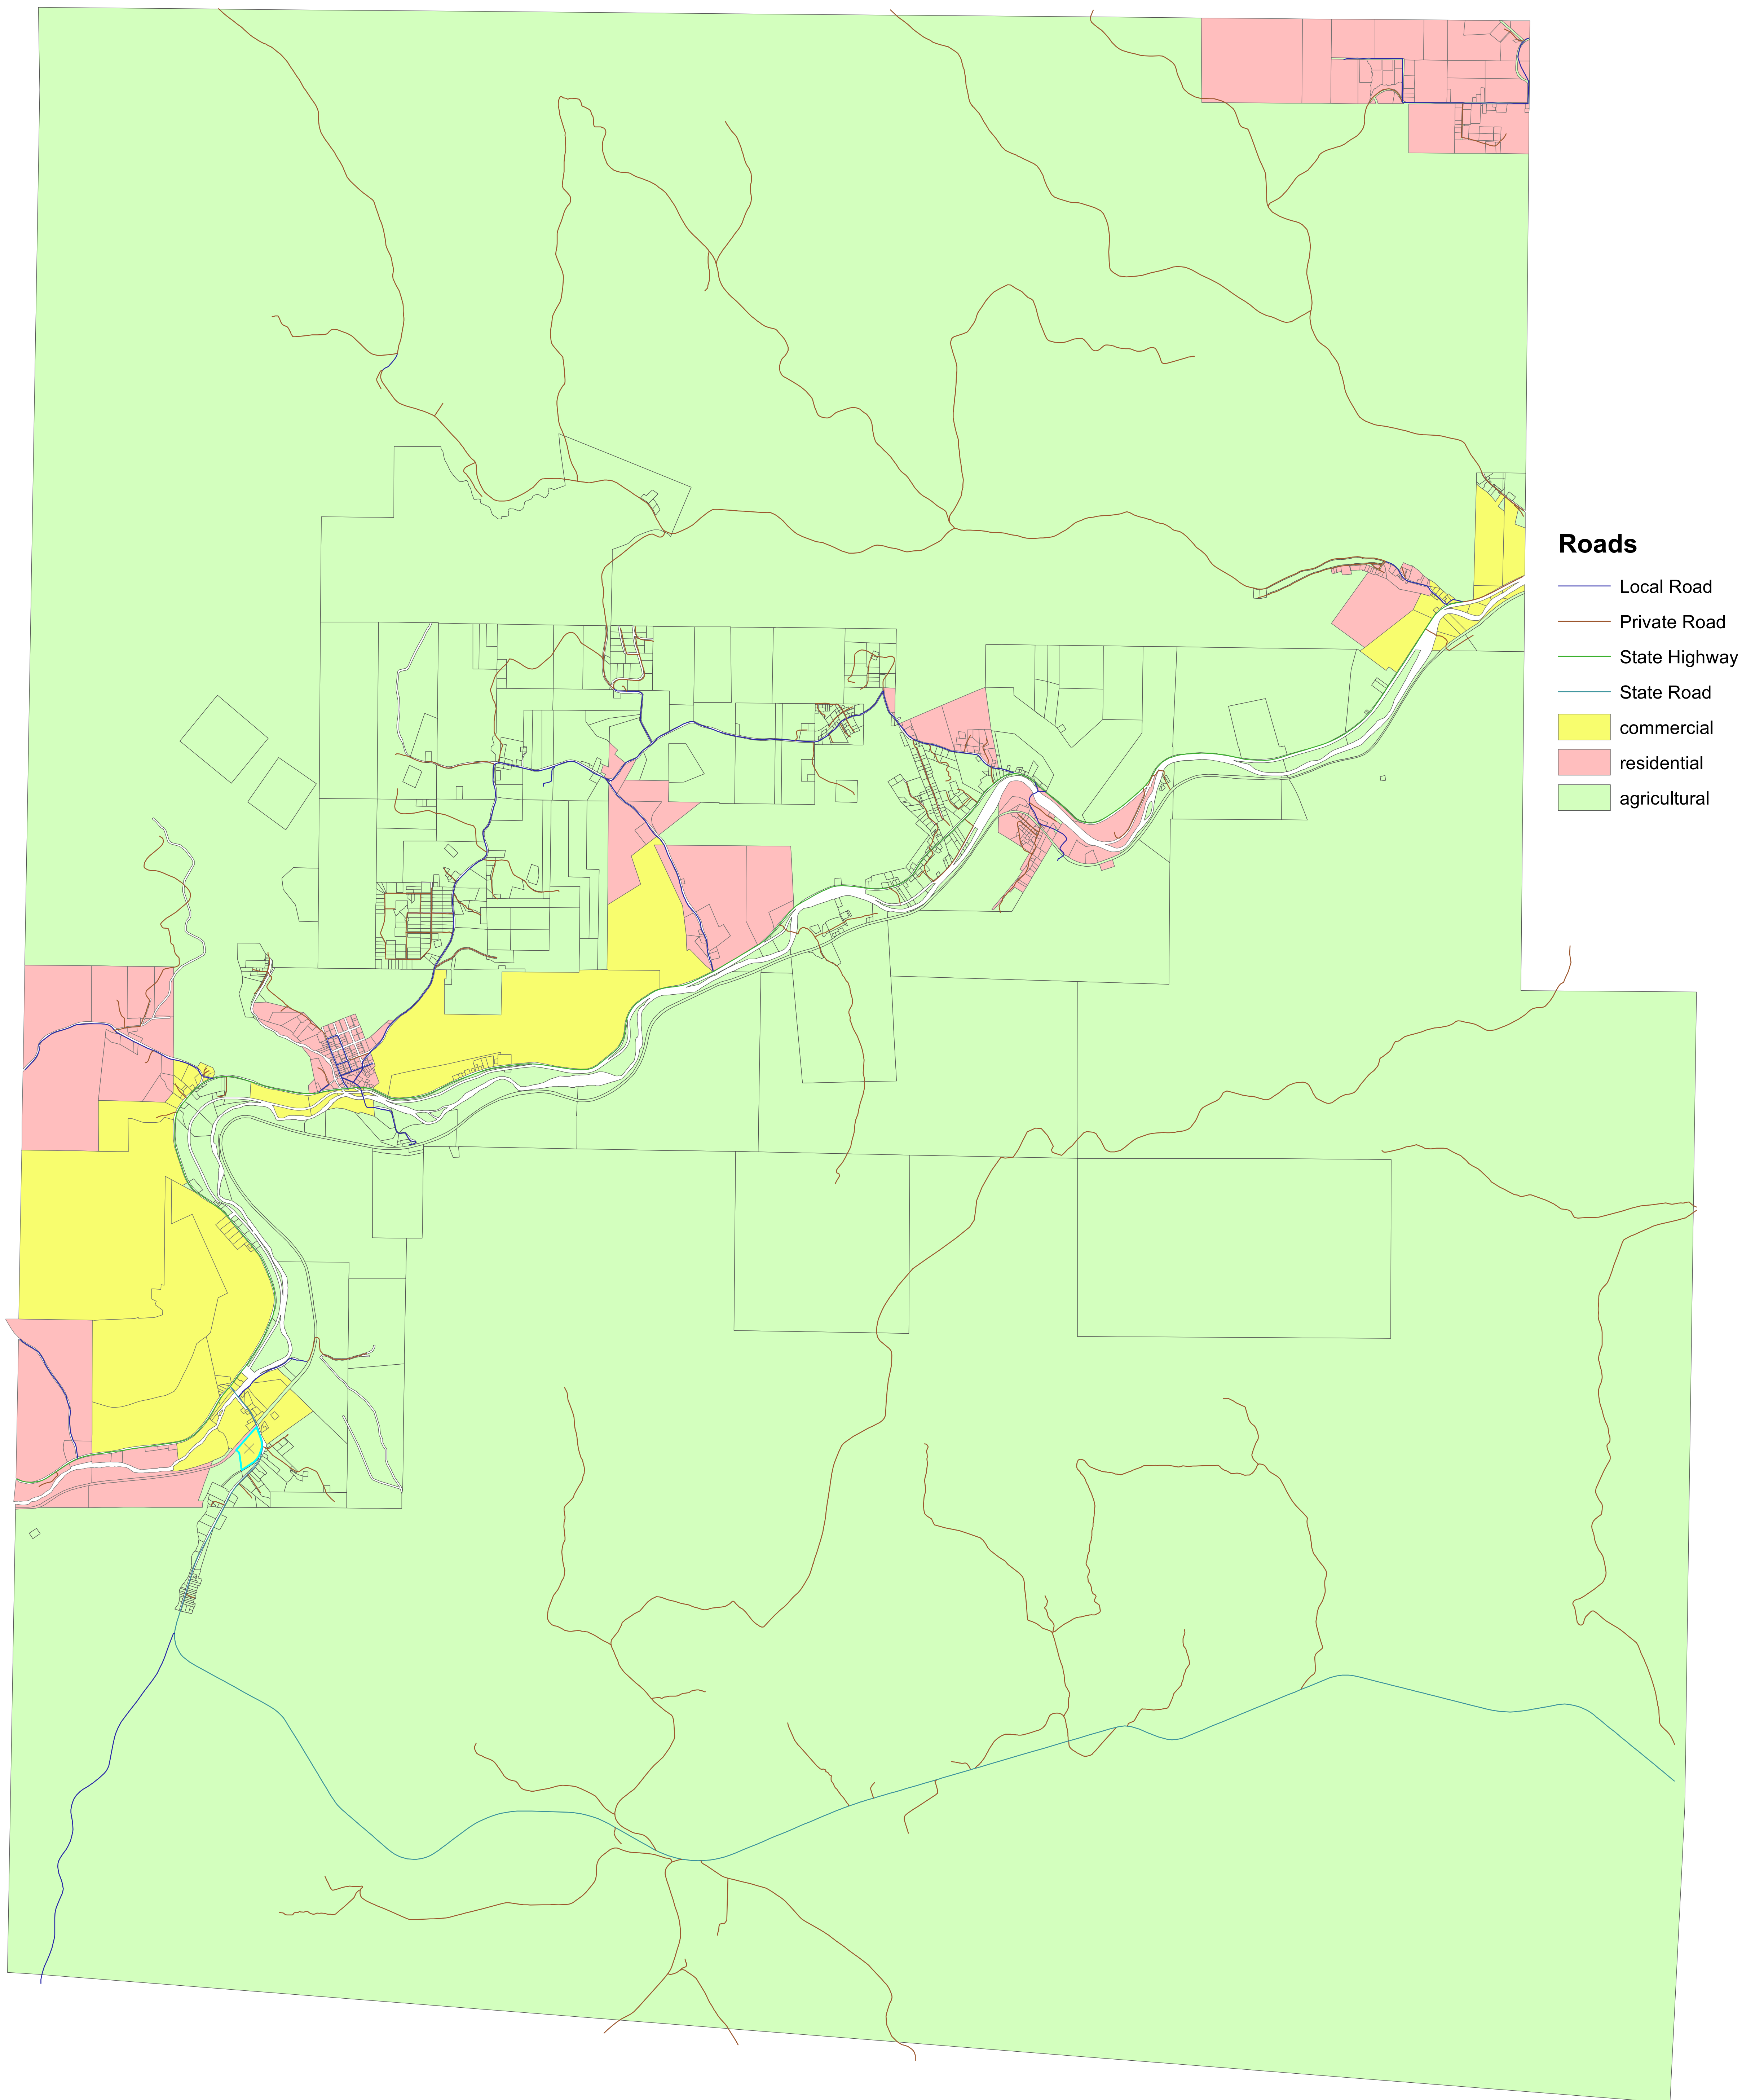

BENEZETTE TOWNSHIP PROPOSED ZONING MAP

- Roads**
- Local Road
 - Private Road
 - State Highway
 - State Road
 - commercial
 - residential
 - agricultural

0 0.45 0.9 1.8 Miles